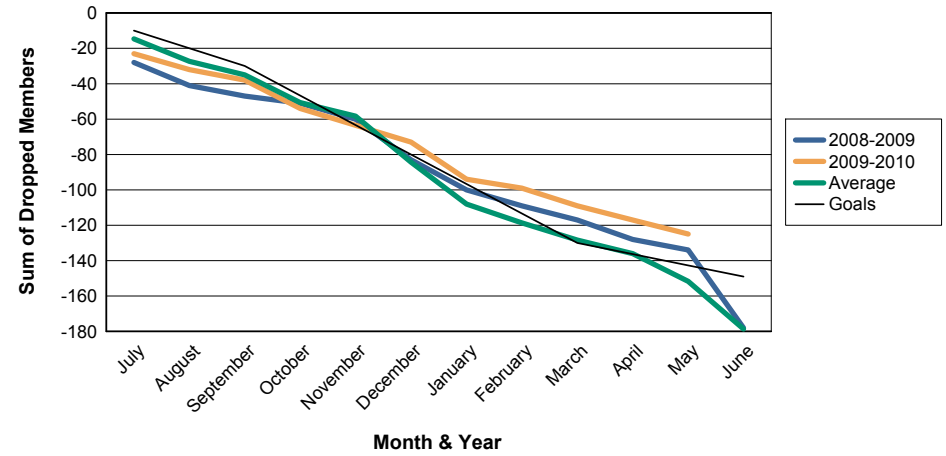

For District 12 S

Sum of Charter Members/ Month & Year

For District 12 S

3 Year Comparisons for GMT Constitutional Area 1

By GMT District

As of May 2010

Sum of New Members/ Month & Year

For District 12 S

Sum of Dropped Members/ Month & Year

For District 12 S

Sum of Net Members/ Month & Year

For District 12 S