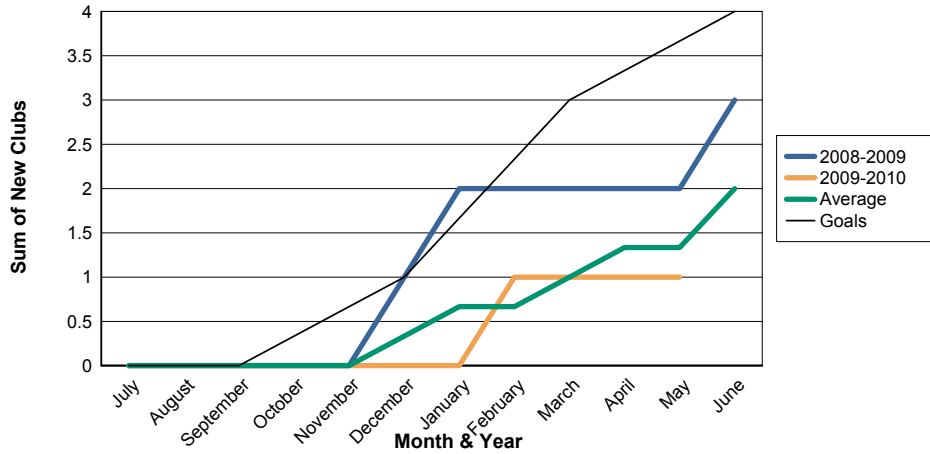

3 Year Comparisons for GMT Constitutional Area 1

By GMT District

As of May 2010

Sum of New Clubs/ Month & Year

For District 12 S

Sum of Dropped Clubs/ Month & Year

For District 12 S

Sum of Net Clubs/ Month & Year