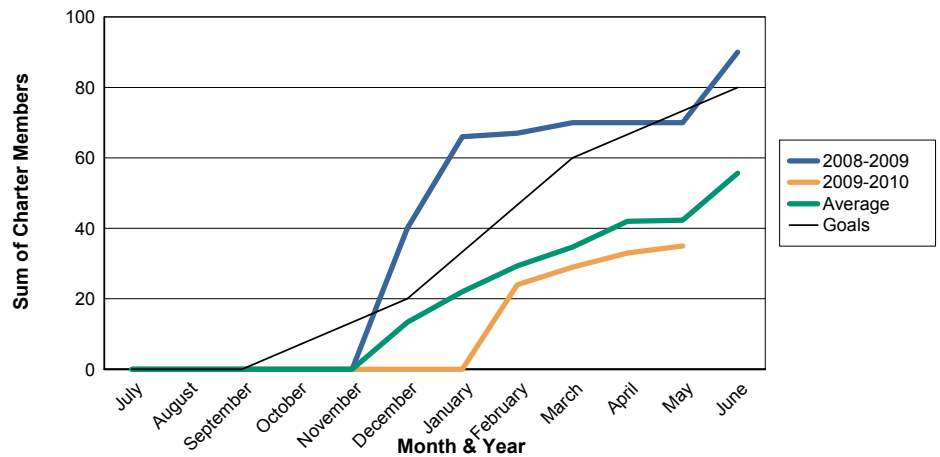

Sum of Charter Members/ Month & Year

For District 12 S