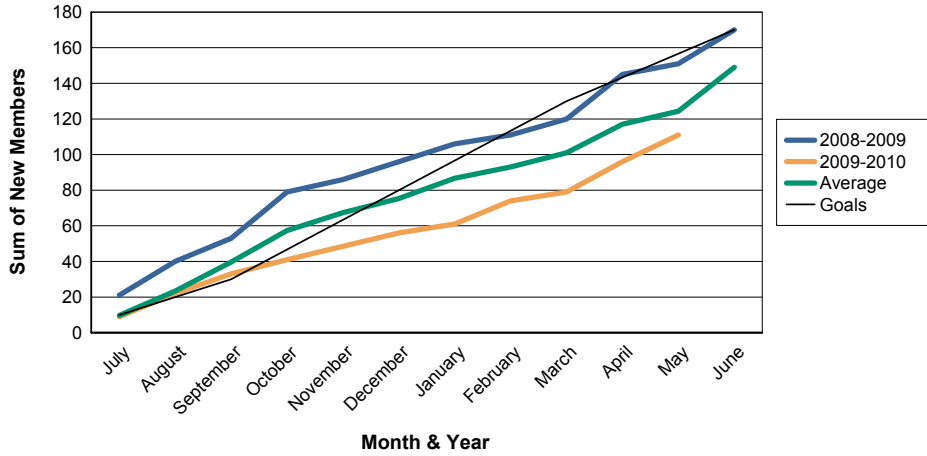

3 Year Comparisons for GMT Constitutional Area 1

By GMT District

As of May 2010

Sum of New Clubs/ Month & Year

For District 12 S

Sum of Dropped Clubs/ Month & Year

For District 12 S

Sum of Net Clubs/ Month & Year

For District 12 S

Sum of Charter Members/ Month & Year

For District 12 S

3 Year Comparisons for GMT Constitutional Area 1

By GMT District

As of May 2010

Sum of New Members/ Month & Year

For District 12 S

Sum of Dropped Members/ Month & Year

For District 12 S

Sum of Net Members/ Month & Year

For District 12 S