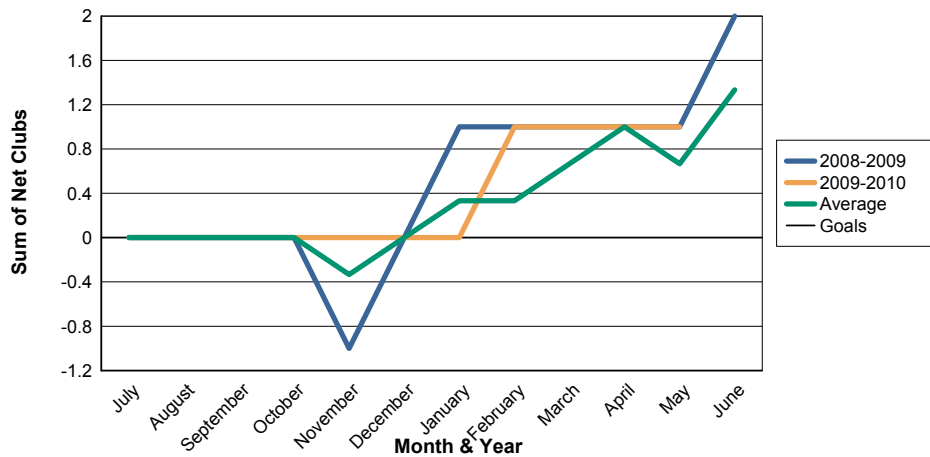

Sum of Net Clubs/ Month & Year

For District 12 S