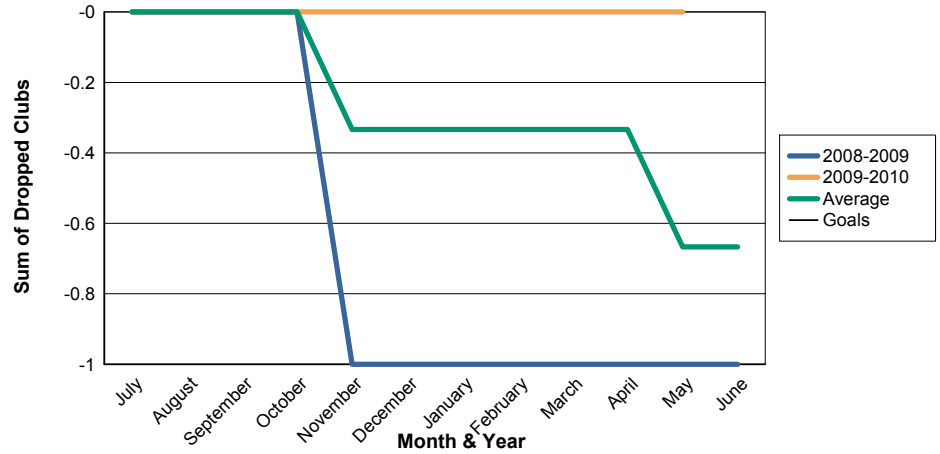

3 Year Comparisons for GMT Constitutional Area 1

By GMT District

As of May 2010

Sum of New Clubs/ Month & Year

For District 12 S

Sum of Dropped Clubs/ Month & Year

For District 12 S

Sum of Net Clubs/ Month & Year